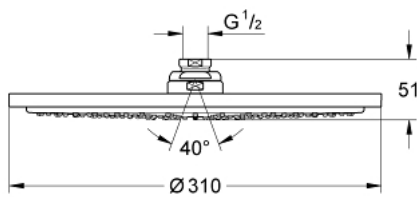

## 27 477 GL0 RAINSHOWER COSMOPOLITAN 310 HEAD SHOWER 1 SPRAY

### PRODUCT DESCRIPTION

- Colour: Cool sunrise
- Spray pattern: Rain
- 12 1/4"
- Metal
- 20° swivel ball joint ( $\pm 20^\circ$ )
- connection thread  $\frac{1}{2}$ "
- GROHE DreamSpray - perfect spray pattern
- GROHE LongLife finish
- GROHE SpeedClean - effortless limescale removal
- suitable for instantaneous heater