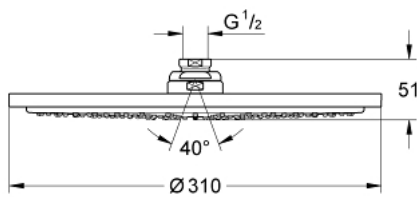

27 477 DA0 RAINSHOWER COSMOPOLITAN 310 HEAD SHOWER 1 SPRAY

PRODUCT DESCRIPTION

- Colour: Warm sunset
- Spray pattern: Rain
- 12 1/4"
- Metal
- 20° swivel ball joint ($\pm 20^\circ$)
- connection thread 1/2"
- GROHE DreamSpray - perfect spray pattern
- GROHE LongLife finish
- GROHE SpeedClean - effortless limescale removal
- suitable for instantaneous heater