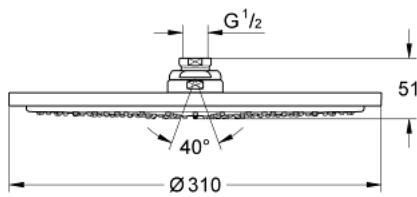

27 477 AL0 RAINSHOWER COSMOPOLITAN 310 HEAD SHOWER 1 SPRAY

PRODUCT DESCRIPTION

- Colour: Brushed hard graphite
- Spray pattern: Rain
- 12 1/4"
- Metal
- 20° swivel ball joint ($\pm 20^\circ$)
- connection thread 1/2"
- GROHE DreamSpray - perfect spray pattern
- GROHE LongLife finish
- GROHE SpeedClean - effortless limescale removal
- suitable for instantaneous heater