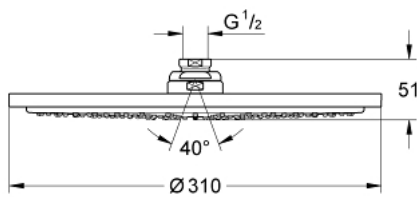

## 27 477 A00 RAINSHOWER COSMOPOLITAN 310 HEAD SHOWER 1 SPRAY

### PRODUCT DESCRIPTION

- Colour: Hard graphite
- Spray pattern: Rain
- 12 1/4"
- Metal
- 20° swivel ball joint ( $\pm 20^\circ$ )
- connection thread 1/2"
- GROHE DreamSpray - perfect spray pattern
- GROHE LongLife finish
- GROHE SpeedClean - effortless limescale removal
- suitable for instantaneous heater