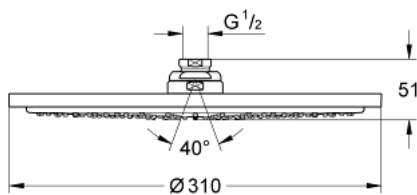

27 477 000 **RAINSHOWER COSMOPOLITAN 310 HEAD SHOWER 1 SPRAY**

**PRODUCT DESCRIPTION**

- Colour: chrome
- Spray pattern: Rain
- maximum flow rate (at 3 bar): 12.5 l/min
- 12 1/4"
- material: metal
- 20° swivel ball joint (± 20°)
- connection thread 1/2"
- GROHE DreamSpray - perfect spray pattern
- GROHE LongLife finish
- GROHE SpeedClean - effortless limescale removal
- suitable for instantaneous heater

27 477 000 **RAINSHOWER COSMOPOLITAN 310 HEAD SHOWER 1 SPRAY**

**SPARE PARTS**, January 2010 – now

1: Replacement part set (Spare part-nr. 45933000)