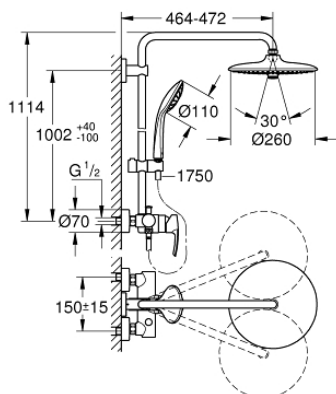

27 473 002 EUPHORIA SYSTEM 260 SHOWER SYSTEM WITH SINGLE LEVER MIXER FOR WALL MOUNTING

PRODUCT DESCRIPTION

- Colour: chrome
- Consisting of:
 - horizontal swivable 450 mm shower arm
 - exposed single-lever shower mixer with diverter
- Allows change between:
 - head shower Euphoria 260 (26 457)
 - spray patterns: Rain, SmartRain, Jet
 - maximum flow rate (at 3 bar): 7.5 l/min
- With ball joint
- Rotation angle $\pm 15^\circ$
- hand shower Euphoria 110 Massage (27 239)
- spray patterns: Rain, Massage, SmartRain
- maximum flow rate (at 3 bar): 8.5 l/min
- adjustable in height with gliding element
- shower hose Silverflex 1750 mm 1/2" x 1/2" (28 388)
- maximum flow rate system (at 3 bar): 8.5 l/min
- GROHE EcoJoy - less water, perfect flow
- GROHE SilkMove 46 mm ceramic cartridge
- GROHE DreamSpray - perfect spray pattern
- GROHE LongLife finish
- GROHE EcoJoy - less water, perfect flow
- GROHE SprayDimmer - stepless flow rate adjustment
- Flexible Installation - 1 adjustable bracket for existing drill holes
- Inner WaterGuide - inner insulation for surface protection
- GROHE SpeedClean - effortless limescale removal
- TwistStop - to prevent hose from twisting
- Suitable for instantaneous heaters from 18 kW/h
- Minimum flow rate 5 l/min
- min. recommended pressure 1.0 bar
- professional edition