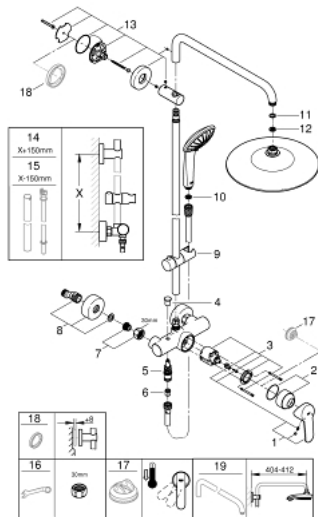

27 473 002 EUPHORIA SYSTEM 260 SHOWER SYSTEM WITH SINGLE LEVER MIXER FOR WALL MOUNTING

SPARE PARTS, January 2020 – now

- 1: Lever (Spare part-nr. 46726000)
 - 2: Cap (Spare part-nr. 46025000)
 - 3: Cartridge (Spare part-nr. 46048000)
 - 4: Diverter knob (Spare part-nr. 65648000)
 - 5: 3-Way Diverter Valve & Trim (Spare part-nr. 65655000)
 - 6: Non-return valve (Spare part-nr. 08565000)
 - 7: 1/2" screw connection (Spare part-nr. 45044000)
 - 8: S-union (Spare part-nr. 12662000)
 - 9: Glide element (Spare part-nr. 12140000)
 - 10: Dirt strainer (Spare part-nr. 0700200M)
 - 11: Fibre seal dia. Ø 18,5 x Ø 12 x 2 (Spare part-nr. 0138900M)
 - 12: Dirt strainer (Spare part-nr. 48007000)
 - 13: Shower bar holder (Spare part-nr. 48279000)
 - 14: **Shower system pipe for retrofitting** (Spare part-nr. 48514000)*
 - 15: **Shower system pipe for retrofitting** (Spare part-nr. 48515000)*
 - 16: Special spanner wrench (Spare part-nr. 19377000)*
 - 17: Temperature limiter (Spare part-nr. 46375000)*
 - 18: Spacer (Spare part-nr. 27180000)*
 - 19: Shower arm for shower systems (Spare part-nr. 14047000)*
- * Optional accessories