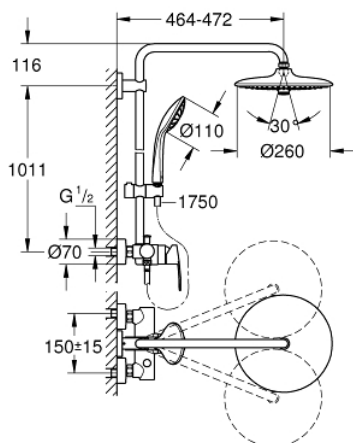

27 473 001 EUPHORIA SYSTEM 260 SHOWER SYSTEM WITH SINGLE LEVER MIXER FOR WALL MOUNTING

PRODUCT DESCRIPTION

- Colour: chrome
- Consisting of:
 - horizontal swivable 450 mm shower arm
 - exposed single-lever shower mixer with diverter
- Allows change between:
 - head shower Euphoria 260 (26 457)
 - spray patterns: Rain, SmartRain, Jet
- With ball joint
- Rotation angle $\pm 15^\circ$
- hand shower Euphoria 110 Massage (27 239)
- spray patterns: Rain, SmartRain, Massage
- adjustable in height with gliding element
- shower hose Silverflex 1750 mm 1/2" x 1/2" (28 388)
- GROHE EcoJoy 9,5 l/min flow limiter
- GROHE SilkMove 46 mm ceramic cartridge
- GROHE DreamSpray - perfect spray pattern
- GROHE LongLife finish
- GROHE SprayDimmer - stepless flow rate adjustment
- GROHE SpeedClean - effortless limescale removal
- Inner WaterGuide - inner insulation for surface protection
- TwistStop - to prevent hose from twisting
- Suitable for instantaneous heaters from 18 kW/h
- minimum flow rate 7 l/min