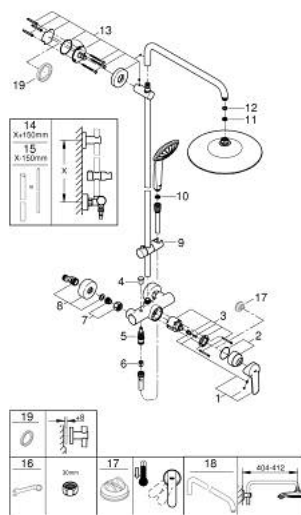

27 473 001 EUPHORIA SYSTEM 260 SHOWER SYSTEM WITH SINGLE LEVER MIXER FOR WALL MOUNTING

SPARE PARTS, October 2016 – now

- 1: Lever (Spare part-nr. 46726000)
 - 2: Cap (Spare part-nr. 46025000)
 - 3: Cartridge (Spare part-nr. 46048000)
 - 4: Diverter knob (Spare part-nr. 65648000)
 - 5: 3-Way Diverter Valve & Trim (Spare part-nr. 65655000)
 - 6: Non-return valve (Spare part-nr. 08565000)
 - 7: 1/2" screw connection (Spare part-nr. 45044000)
 - 8: S-union (Spare part-nr. 12662000)
 - 9: Glide element (Spare part-nr. 12140000)
 - 10: Dirt strainer (Spare part-nr. 0700200M)
 - 11: Dirt strainer (Spare part-nr. 48007000)
 - 12: Fibre seal dia. Ø 18,5 x Ø 12 x 2 (Spare part-nr. 0138900M)
 - 13: Shower bar holder (Spare part-nr. 48279000)
 - 14: **Shower system pipe for retrofitting** (Spare part-nr. 48053000)*
 - 15: **Shower system pipe for retrofitting** (Spare part-nr. 48054000)*
 - 16: Special spanner wrench (Spare part-nr. 19377000)*
 - 17: Temperature limiter (Spare part-nr. 46375000)*
 - 18: Shower arm for shower systems (Spare part-nr. 14047000)*
- * Optional accessories