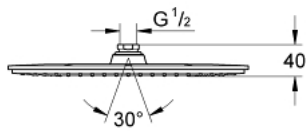

27 470 LS0 RAINSHOWER VERIS 300 HEAD SHOWER 1 SPRAY

PRODUCT DESCRIPTION

- Colour: moon white/chrome
- Spray pattern: Rain
- Spray plate white
- 300 x 150 mm
- material: metal
- Ball joint with turning angle $\pm 15^\circ$
- connection thread $\frac{1}{2}$ "
- GROHE DreamSpray - perfect spray pattern
- GROHE LongLife finish
- GROHE SpeedClean - effortless limescale removal
- suitable for instantaneous heater