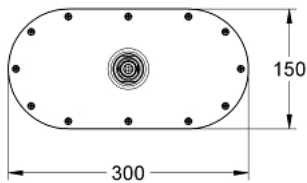

27 470 LS0 RAINSHOWER VERIS 300 HEAD SHOWER 1 SPRAY

PRODUCT DESCRIPTION

- Colour: moon white/chrome
- Spray pattern: Rain
- Spray plate white
- 300 x 150 mm
- material: metal
- Ball joint with turning angle $\pm 15^\circ$
- connection thread $\frac{1}{2}$ "
- GROHE DreamSpray - perfect spray pattern
- GROHE LongLife finish
- GROHE SpeedClean - effortless limescale removal
- suitable for instantaneous heater