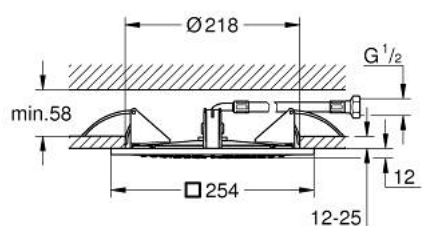

27 467 000 **RAINSHOWER F-SERIES 10" 254 X 254 CEILING SHOWER 1 SPRAY**

**PRODUCT DESCRIPTION**

- Colour: chrome
- Spray pattern: Rain
- 254 x 254 mm
- material: metal
- connection thread 1/2"
- GROHE DreamSpray - perfect spray pattern
- GROHE LongLife finish
- GROHE SpeedClean - effortless limescale removal
- suitable for instantaneous heater
- min. recommended pressure 1.0 bar

27 467 000 **RAINSHOWER F-SERIES 10" 254 X 254 CEILING SHOWER 1 SPRAY**

**SPARE PARTS**, March 2024 – now

1: Fibre seal dia. Ø 18,5 x Ø 12 x 2 (Spare part-nr. 0138900M)

2: Dirt strainer (Spare part-nr. 48007000)