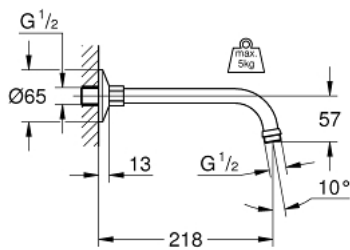

27 406 000 RELEXA SHOWER ARM 218 MM

PRODUCT DESCRIPTION

- Colour: chrome
- connection thread ½"
- Projection 218 mm
- Escutcheon
- GROHE LongLife finish

27 406 000 RELEXA SHOWER ARM 218 MM

SPARE PARTS, January 1977 – now

1: Escutcheon (1/2") (Spare part-nr. 02201000)