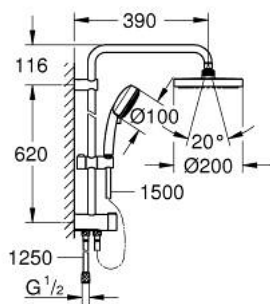

27 394 002 TEMPESTA COSMOPOLITAN SYSTEM 200 FLEX SHOWER SYSTEM WITH DIVERTER FOR WALL MOUNTING

PRODUCT DESCRIPTION

- Colour: chrome
- Consisting of:
 - horizontal 390 mm shower arm, adjustable before installation
 - change by diverter between hand shower, head shower or head shower Eco setting
 - head shower Tempesta Cosmopolitan 200 (27 541)
 - 2 spray patterns (via diverter): Rain, SmartRain
- With ball joint
- Rotation angle $\pm 15^\circ$
- hand shower Tempesta Cosmopolitan 100 (27 573)
- spray patterns: GROHE Rain O², Rain, Massage, Jet
- adjustable in height with gliding element
- distance between diverter and upper bracket: 620 mm
- Shower hose Relaxaflex 1500 mm (28 151)
- Shower hose Relaxaflex 1250 mm (28 150)
- Flexible installation: connection to faucet / wall union for water supply with 1/2" thread of the 1250 mm shower hose
- minimum flow rate 7 l/min
- GROHE DreamSpray - perfect spray pattern
- GROHE LongLife finish
- GROHE SpeedClean - effortless limescale removal
- Inner WaterGuide - inner insulation for surface protection

27 394 002 TEMPESTA COSMOPOLITAN SYSTEM 200 FLEX SHOWER SYSTEM WITH DIVERTER FOR WALL MOUNTING

SPARE PARTS, March 2017 – now

1: Dirt strainer (Spare part-nr. 0700200M)

2: Glide element (Spare part-nr. 12140000)

3: 3-Way Diverter Valve & Trim (Spare part-nr. 48338000)

4: Spacer (Spare part-nr. 26496000)*

* Optional accessories