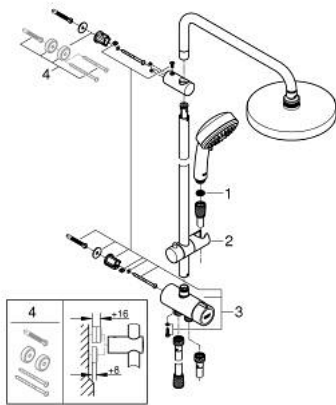

27 394 002 TEMPESTA COSMOPOLITAN SYSTEM 200 FLEX SHOWER SYSTEM WITH DIVERTER FOR WALL MOUNTING

PRODUCT DESCRIPTION

- Colour: chrome
- Consisting of:
 - horizontal 390 mm shower arm, adjustable before installation
 - change by diverter between hand shower, head shower or head shower Eco setting
 - head shower Tempesta Cosmopolitan 200 (27 541)
 - 2 spray patterns (via diverter): Rain, SmartRain
- With ball joint
- Rotation angle $\pm 15^\circ$
- hand shower Tempesta Cosmopolitan 100 (27 573)
- spray patterns: GROHE Rain O², Rain, Massage, Jet
- adjustable in height with gliding element
- distance between diverter and upper bracket: 620 mm
- Shower hose Relaxaflex 1500 mm (28 151)
- Shower hose Relaxaflex 1250 mm (28 150)
- Flexible installation: connection to faucet / wall union for water supply with 1/2" thread of the 1250 mm shower hose
- minimum flow rate 7 l/min
- GROHE DreamSpray - perfect spray pattern
- GROHE LongLife finish
- GROHE SpeedClean - effortless limescale removal
- Inner WaterGuide - inner insulation for surface protection

27 394 002 TEMPESTA COSMOPOLITAN SYSTEM 200 FLEX SHOWER SYSTEM WITH DIVERTER FOR WALL MOUNTING

SPARE PARTS, March 2017 – now

1: Dirt strainer (Spare part-nr. 0700200M)

2: Glide element (Spare part-nr. 12140000)

3: 3-Way Diverter Valve & Trim (Spare part-nr. 48338000)

4: Spacer (Spare part-nr. 26496000)*

* Optional accessories