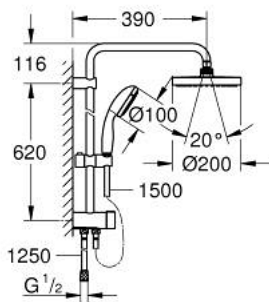

27 389 002 TEMPESTA SYSTEM 200 FLEX SHOWER SYSTEM WITH DIVERTER FOR WALL MOUNTING

PRODUCT DESCRIPTION

- Colour: chrome
- Consisting of:
 - horizontal 390 mm shower arm, adjustable before installation
 - change by diverter between hand shower, head shower or head shower Eco setting
 - head shower Tempesta Cosmopolitan 200 (27 541)
 - 2 spray patterns (via diverter): Rain, SmartRain
- With ball joint
- Rotation angle $\pm 15^\circ$
- Hand shower Tempesta 100 (28 578)
- spray patterns: GROHE Rain O², Rain, Massage, Jet
- adjustable in height with gliding element
- distance between diverter and upper bracket: 620 mm
- Shower hose Relaxaflex 1500 mm (28 151)
- Shower hose Relaxaflex 1250 mm (28 150)
- Flexible installation: connection to faucet / wall union for water supply with 1/2" thread of the 1250 mm shower hose
- minimum flow rate 7 l/min
- GROHE DreamSpray - perfect spray pattern
- GROHE LongLife finish
- GROHE SpeedClean - effortless limescale removal
- Inner WaterGuide - inner insulation for surface protection
- ShockProof silicone ring prevents damages caused by shower falling

27 389 002 TEMPESTA SYSTEM 200 FLEX SHOWER SYSTEM WITH DIVERTER FOR WALL MOUNTING

SPARE PARTS, March 2017 – now

1: Dirt strainer (Spare part-nr. 0700200M)

2: Glide element (Spare part-nr. 12140000)

3: 3-Way Diverter Valve & Trim (Spare part-nr. 48338000)