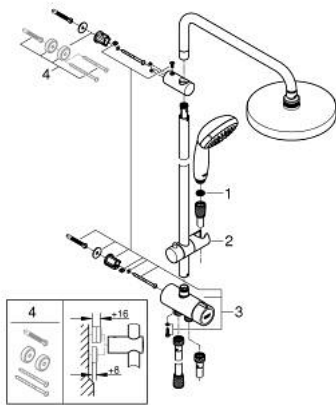

27 389 002 TEMPESTA SYSTEM 200 FLEX SHOWER SYSTEM WITH DIVERTER FOR WALL MOUNTING

PRODUCT DESCRIPTION

- Colour: chrome
- Consisting of:
 - horizontal 390 mm shower arm, adjustable before installation
 - change by diverter between hand shower, head shower or head shower Eco setting
 - head shower Tempesta Cosmopolitan 200 (27 541)
 - 2 spray patterns (via diverter): Rain, SmartRain
- With ball joint
- Rotation angle $\pm 15^\circ$
- Hand shower Tempesta 100 (28 578)
- spray patterns: GROHE Rain O², Rain, Massage, Jet
- adjustable in height with gliding element
- distance between diverter and upper bracket: 620 mm
- Shower hose Relaxaflex 1500 mm (28 151)
- Shower hose Relaxaflex 1250 mm (28 150)
- Flexible installation: connection to faucet / wall union for water supply with 1/2" thread of the 1250 mm shower hose
- minimum flow rate 7 l/min
- GROHE DreamSpray - perfect spray pattern
- GROHE LongLife finish
- GROHE SpeedClean - effortless limescale removal
- Inner WaterGuide - inner insulation for surface protection
- ShockProof silicone ring prevents damages caused by shower falling

27 389 002 TEMPESTA SYSTEM 200 FLEX SHOWER SYSTEM WITH DIVERTER FOR WALL MOUNTING

SPARE PARTS, March 2017 – now

1: Dirt strainer (Spare part-nr. 0700200M)

2: Glide element (Spare part-nr. 12140000)

3: 3-Way Diverter Valve & Trim (Spare part-nr. 48338000)