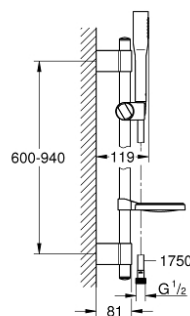

## 27 368 000 EUPHORIA COSMOPOLITAN STICK SHOWER RAIL SET 1 SPRAY

### PRODUCT DESCRIPTION

- Colour: chrome
- Consisting of:
  - Hand shower 27 400 000
  - spray pattern: Standard spray
  - maximum flow rate (at 3 bar): 8 l/min
  - shower rail 900 mm
  - with wall holders made of metal
  - shower hose Silverflex 1750 mm 1/2" x 1/2" (28 388)
  - soap dish (27 206)
  - GROHE EcoJoy - less water, perfect flow
  - GROHE LongLife finish
  - GROHE FastFixation Plus adjustable distance between brackets for adaption to existing drilling holes
  - GROHE SpeedClean - effortless limescale removal
  - Inner WaterGuide - inner insulation for surface protection
  - TwistStop - to prevent hose from twisting
  - suitable for instantaneous heater
  - min. recommended pressure 1.0 bar

27 368 000 **EUPHORIA COSMOPOLITAN STICK SHOWER RAIL SET 1 SPRAY**

**SPARE PARTS**, October 2016 – now

- 1: Cover cap (Spare part-nr. 45922000)
- 2: Glide element (Spare part-nr. 65380000)
- 3: Shower bar holder (Spare part-nr. 48333000)
- 4: Dirt strainer (Spare part-nr. 0700200M)
- 5: Spacer (Spare part-nr. 45914XE0)\*