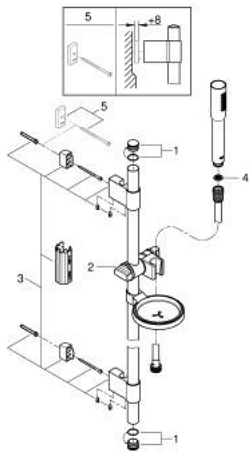

## 27 368 000 EUPHORIA COSMOPOLITAN STICK SHOWER RAIL SET 1 SPRAY

### PRODUCT DESCRIPTION

- Colour: chrome
- Consisting of:
  - Hand shower 27 400 000
  - spray pattern: Standard spray
  - maximum flow rate (at 3 bar): 8 l/min
  - shower rail 900 mm
  - with wall holders made of metal
  - shower hose Silverflex 1750 mm 1/2" x 1/2" (28 388)
  - soap dish (27 206)
  - GROHE EcoJoy - less water, perfect flow
  - GROHE LongLife finish
  - GROHE FastFixation Plus adjustable distance between brackets for adaption to existing drilling holes
  - GROHE SpeedClean - effortless limescale removal
  - Inner WaterGuide - inner insulation for surface protection
  - TwistStop - to prevent hose from twisting
  - suitable for instantaneous heater
  - min. recommended pressure 1.0 bar

27 368 000 **EUPHORIA COSMOPOLITAN STICK SHOWER RAIL SET 1 SPRAY**

**SPARE PARTS**, October 2016 – now

- 1: Cover cap (Spare part-nr. 45922000)
- 2: Glide element (Spare part-nr. 65380000)
- 3: Shower bar holder (Spare part-nr. 48333000)
- 4: Dirt strainer (Spare part-nr. 0700200M)
- 5: Spacer (Spare part-nr. 45914XE0)\*