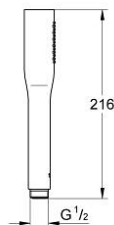

27 367 000 EUPHORIA COSMOPOLITAN STICK HAND SHOWER 1 SPRAY

PRODUCT DESCRIPTION

- Colour: chrome
- spray pattern: Standard spray
- maximum flow rate (at 3 bar): 15 l/min
- GROHE LongLife finish
- GROHE SpeedClean - effortless limescale removal
- Inner WaterGuide - inner insulation for surface protection
- Universal mounting system, fitting all standard shower hoses

27 367 000 **EUPHORIA COSMOPOLITAN STICK HAND SHOWER 1 SPRAY**

SPARE PARTS, September 2009 – now

1: Dirt strainer (Spare part-nr. 0700200M)