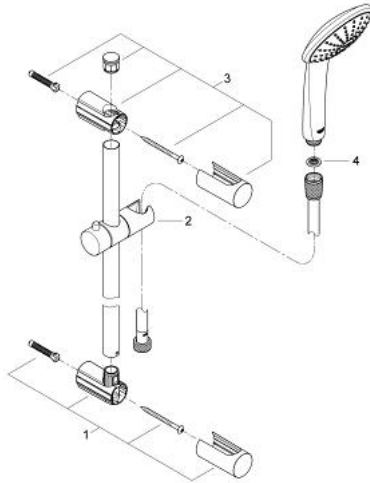

27 322 000 VITALIO JOY 110 MONO SHOWER RAIL SET 1 SPRAY

PRODUCT DESCRIPTION

- Colour: chrome
- Consisting of:
 - hand shower 27 315 000
 - maximum flow rate (at 3 bar): 8.2 l/min
 - shower rail Vitalio Universal 600 mm (27 724)
 - VitalioFlex Silver shower hose 1750 mm (27 506)
 - GROHE DreamSpray - perfect spray pattern
 - GROHE LongLife finish
 - GROHE SpeedClean - effortless limescale removal
 - Flexible Installation - 1 adjustable bracket for existing drill holes
 - Inner WaterGuide - inner insulation for surface protection
 - TwistStop - to prevent hose from twisting
 - suitable for screwing (including screws and dowels)
- 5-color packaging

27 322 000 **VITALIO JOY 110 MONO SHOWER RAIL SET 1 SPRAY**

SPARE PARTS, June 2009 – now

- 1: Shower bar holder (Spare part-nr. 48095000)
- 2: Glide element (Spare part-nr. 12140000)
- 3: Shower bar holder (Spare part-nr. 48097000)
- 4: Dirt strainer (Spare part-nr. 0700200M)