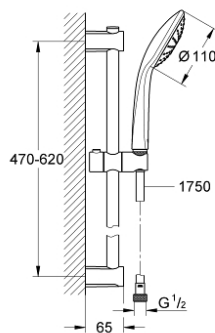

27 322 000 VITALIO JOY 110 MONO SHOWER RAIL SET 1 SPRAY

PRODUCT DESCRIPTION

- Colour: chrome
- Consisting of:
 - hand shower 27 315 000
 - maximum flow rate (at 3 bar): 8.2 l/min
 - shower rail Vitalio Universal 600 mm (27 724)
 - VitalioFlex Silver shower hose 1750 mm (27 506)
 - GROHE DreamSpray - perfect spray pattern
 - GROHE LongLife finish
 - GROHE SpeedClean - effortless limescale removal
 - Flexible Installation - 1 adjustable bracket for existing drill holes
 - Inner WaterGuide - inner insulation for surface protection
 - TwistStop - to prevent hose from twisting
 - suitable for screwing (including screws and dowels)
- 5-color packaging

27 322 000 **VITALIO JOY 110 MONO SHOWER RAIL SET 1 SPRAY**

SPARE PARTS, June 2009 – now

- 1: Shower bar holder (Spare part-nr. 48095000)
- 2: Glide element (Spare part-nr. 12140000)
- 3: Shower bar holder (Spare part-nr. 48097000)
- 4: Dirt strainer (Spare part-nr. 0700200M)