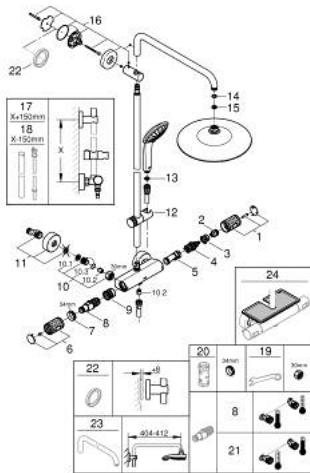

27 296 003 EUPHORIA SYSTEM 260 SHOWER SYSTEM WITH THERMOSTATIC MIXER FOR WALL MOUNTING

SPARE PARTS, January 2020 – now

1. 1: Shut-off handle (Spare part-nr. 49162000)
   - 2: Stop ring (Spare part-nr. 47986000)
   - 3: Stop ring (Spare part-nr. 47965000)
   - 4: Aquadimmer (Spare part-nr. 47364000)
   - 5: Water flow (Spare part-nr. 47887000)
   - 6: Shut-off handle (Spare part-nr. 49160000)
   - 7: Fitting ring (Spare part-nr. 47743000)
   - 8: 1/2" Thermostatic compact cartridge (Spare part-nr. 47439000)
   - 9: Race (Spare part-nr. 47975000)
   - 10: Non-return valve (Spare part-nr. 47189000)
   - 10.1: Dirt Strainer (Spare part-nr. 0726400M)
   - 10.2: Non-return valve (Spare part-nr. 08565000)
   - 10.3: O-ring (17 x 2mm) (Spare part-nr. 0305500M)
   - 11: S-union (Spare part-nr. 12662000)
   - 12: Glide element (Spare part-nr. 48424000)
   - 13: Dirt strainer (Spare part-nr. 0700200M)
   - 14: Fibre seal dia. Ø 18,5 x Ø 12 x 2 (Spare part-nr. 0138900M)
   - 15: Dirt strainer (Spare part-nr. 48007000)
   - 16: Shower bar holder (Spare part-nr. 48279000)
   - 17: Shower system pipe for retrofitting (Spare part-nr. 48514000)*
   - 18: Shower system pipe for retrofitting (Spare part-nr. 48515000)*
   - 19: Special spanner wrench (Spare part-nr. 19377000)*
   - 20: Socket Spanner (Spare part-nr. 19332000)*
   - 21: GROHE TurboStat cartridge 1/2" (Spare part-nr. 47175000)*
   - 22: Spacer (Spare part-nr. 27180000)*
   - 23: Shower arm for shower systems (Spare part-nr. 14047000)*
   - 24: GROHE EasyReach tray (Spare part-nr. 26362LN1)*
2. Optional accessories