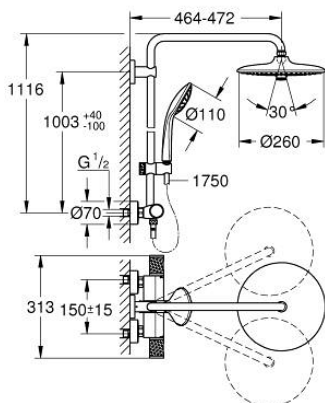

27 296 003 EUPHORIA SYSTEM 260 SHOWER SYSTEM WITH THERMOSTATIC MIXER FOR WALL MOUNTING

PRODUCT DESCRIPTION

- Colour: chrome
- Consisting of:
 - horizontal swivable 450 mm shower arm
 - exposed thermostat with Aquadimmer function
- Allows change between:
 - head shower Euphoria 260 (26 455)
 - spray patterns: Rain, SmartRain, Jet
 - maximum flow rate (at 3 bar): 16 l/min
- With ball joint
- Rotation angle $\pm 15^\circ$
- hand shower Euphoria 110 Massage (27 221)
- spray patterns: Rain, Massage, SmartRain
- maximum flow rate (at 3 bar): 9.5 l/min
- adjustable in height with gliding element
- shower hose Silverflex 1750 mm 1/2" x 1/2" (28 388)
- maximum flow rate system (at 3 bar): 16 l/min
- GROHE TurboStat - compact cartridge with wax thermoelement
- GROHE SafeStop - safety button at 38°C
- GROHE SafeStop Plus - optional temperature limiter at 43°C included
- GROHE CoolTouch - no risk of scalding
- GROHE ProGrip - with knurled structure
- GROHE DreamSpray - perfect spray pattern
- GROHE LongLife finish
- GROHE SprayDimmer - stepless flow rate adjustment
- Flexible Installation - 1 adjustable bracket for existing drill holes
- Inner WaterGuide - inner insulation for surface protection
- GROHE SpeedClean - effortless limescale removal
- TwistStop - to prevent hose from twisting
- Suitable for instantaneous heaters from 18 kW/h
- Minimum flow rate 5 l/min
- optional upgrade: GROHE EasyReach tray (26 362), sold separately
- professional edition