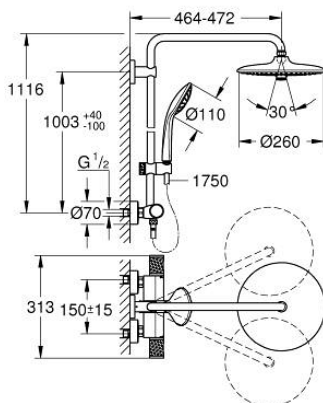

27 296 003 EUPHORIA SYSTEM 260 SHOWER SYSTEM WITH THERMOSTATIC MIXER FOR WALL MOUNTING

PRODUCT DESCRIPTION

- Colour: chrome
- Consisting of:
 - horizontal swivable 450 mm shower arm
 - exposed thermostat with Aquadimmer function
- Allows change between:
 - head shower Euphoria 260 (26 455)
 - spray patterns: Rain, SmartRain, Jet
 - maximum flow rate (at 3 bar): 16 l/min
- With ball joint
- Rotation angle $\pm 15^\circ$
- hand shower Euphoria 110 Massage (27 221)
- spray patterns: Rain, Massage, SmartRain
- maximum flow rate (at 3 bar): 9.5 l/min
- adjustable in height with gliding element
- shower hose Silverflex 1750 mm 1/2" x 1/2" (28 388)
- maximum flow rate system (at 3 bar): 16 l/min
- GROHE TurboStat - compact cartridge with wax thermoelement
- GROHE SafeStop - safety button at 38°C
- GROHE SafeStop Plus - optional temperature limiter at 43°C included
- GROHE CoolTouch - no risk of scalding
- GROHE ProGrip - with knurl structure
- GROHE DreamSpray - perfect spray pattern
- GROHE LongLife finish
- GROHE SprayDimmer - stepless flow rate adjustment
- Flexible Installation - 1 adjustable bracket for existing drill holes
- Inner WaterGuide - inner insulation for surface protection
- GROHE SpeedClean - effortless limescale removal
- TwistStop - to prevent hose from twisting
- Suitable for instantaneous heaters from 18 kW/h
- Minimum flow rate 5 l/min
- optional upgrade: GROHE EasyReach tray (26 362), sold separately
- professional edition