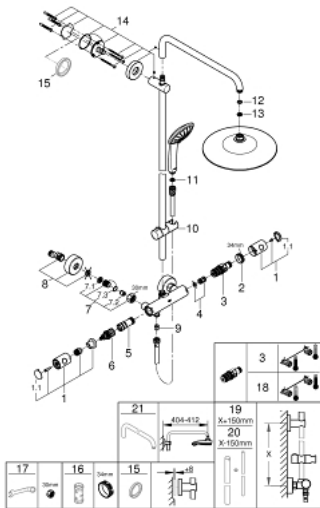

27 296 002 EUPHORIA SYSTEM 260 SHOWER SYSTEM WITH THERMOSTAT FOR WALL MOUNTING

SPARE PARTS, October 2016 – now

- 1: 1/2" Metal handle (Spare part-nr. 47984000)
- 1.1: Cover cap (Spare part-nr. 6458500M)
- 2: Fitting ring (Spare part-nr. 47743000)
- 3: 1/2" Thermostatic compact cartridge (Spare part-nr. 47439000)
- 4: Buffer (Spare part-nr. 47398000)
- 5: Water flow (Spare part-nr. 47751000)
- 6: Aquadimmer (Spare part-nr. 12433000)
- 7: Non-return valve (Spare part-nr. 47189000)
- 7.1: Dirt Strainer (Spare part-nr. 0726400M)
- 7.2: Non-return valve (Spare part-nr. 08565000)
- 7.3: O-ring (17 x 2mm) (Spare part-nr. 0305500M)
- 8: S-union (Spare part-nr. 12662000)
- 9: Non-return valve (Spare part-nr. 08565000)
- 10: Glide element (Spare part-nr. 12140000)
- 11: Dirt strainer (Spare part-nr. 0700200M)
- 12: Fibre seal dia. Ø 18,5 x Ø 12 x 2 (Spare part-nr. 0138900M)
- 13: Dirt strainer (Spare part-nr. 48007000)
- 14: Shower bar holder (Spare part-nr. 48279000)
- 15: Spacer (Spare part-nr. 27180000)*
- 16: Socket Spanner (Spare part-nr. 19332000)*
- 17: Special spanner wrench (Spare part-nr. 19377000)*
- 18: GROHE TurboStat cartridge 1/2" (Spare part-nr. 47175000)*
- 19: **Shower system pipe for retrofitting** (Spare part-nr. 48053000)*
- 20: **Shower system pipe for retrofitting** (Spare part-nr. 48054000)*
- 21: Shower arm for shower systems (Spare part-nr. 14047000)*