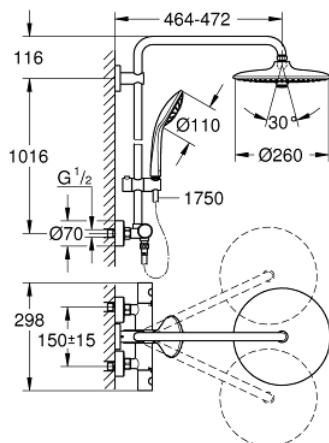

27 296 002 EUPHORIA SYSTEM 260 SHOWER SYSTEM WITH THERMOSTAT FOR WALL MOUNTING

PRODUCT DESCRIPTION

- Colour: chrome
- Consisting of:
 - horizontal swivable 450 mm shower arm
 - exposed thermostat with Aquadimmer function
 - Allows change between:
 - head shower Euphoria 260 (26 455)
 - spray patterns: Rain, SmartRain, Jet
 - With ball joint
 - Rotation angle $\pm 15^\circ$
 - hand shower Euphoria 110 Massage (27 221)
 - spray patterns: Rain, SmartRain, Massage
 - adjustable in height with gliding element
 - shower hose Silverflex 1750 mm 1/2" x 1/2" (28 388)
 - GROHE TurboStat - compact cartridge with wax thermoelement
 - GROHE SafeStop - safety button at 38°C
 - GROHE SafeStop Plus - optional temperature limiter at 43°C included
 - GROHE DreamSpray - perfect spray pattern
 - GROHE LongLife finish
 - GROHE SprayDimmer - stepless flow rate adjustment
 - GROHE SpeedClean - effortless limescale removal
 - Inner WaterGuide - inner insulation for surface protection
 - TwistStop - to prevent hose from twisting
- Suitable for instantaneous heaters from 18 kW/h
- minimum flow rate 7 l/min
- optional upgrade: GROHE EasyReach tray (26 362), sold separately