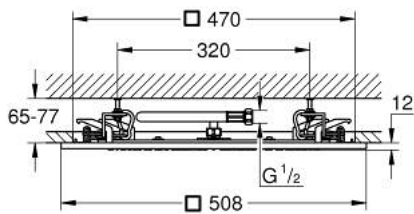

27 286 000 **RAINSHOWER F-SERIES 20" CEILING SHOWER 1 SPRAY**

**PRODUCT DESCRIPTION**

- Colour: chrome
- Spray pattern: Rain
- 508 x 508 mm
- material: metal
- connection thread 1/2"
- GROHE DreamSpray - perfect spray pattern
- GROHE LongLife finish
- GROHE SpeedClean - effortless limescale removal
- suitable for instantaneous heater
- min. recommended pressure 1.0 bar

27 286 000 **RAINSHOWER F-SERIES 20" CEILING SHOWER 1 SPRAY**

**SPARE PARTS**, June 2016 – now

1: Connection tube (Spare part-nr. 07467000)

2: Dirt strainer (Spare part-nr. 0676800M)

3: Fibre seal dia. Ø 18,5 x Ø 12 x 2 (Spare part-nr. 0138900M)