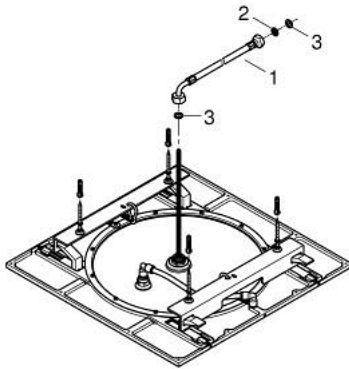

27 286 000 **RAINSHOWER F-SERIES 20" CEILING SHOWER 1 SPRAY**

**PRODUCT DESCRIPTION**

- Colour: chrome
- Spray pattern: Rain
- 508 x 508 mm
- material: metal
- connection thread 1/2"
- GROHE DreamSpray - perfect spray pattern
- GROHE LongLife finish
- GROHE SpeedClean - effortless limescale removal
- suitable for instantaneous heater
- min. recommended pressure 1.0 bar

27 286 000 **RAINSHOWER F-SERIES 20" CEILING SHOWER 1 SPRAY**

**SPARE PARTS**, June 2016 – now

1: Connection tube (Spare part-nr. 07467000)

2: Dirt strainer (Spare part-nr. 0676800M)

3: Fibre seal dia. Ø 18,5 x Ø 12 x 2 (Spare part-nr. 0138900M)