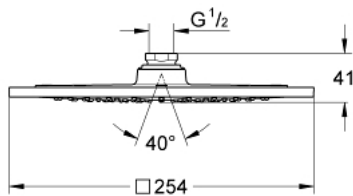

## 27 271 GN0 RAINSHOWER F-SERIES 10" HEAD SHOWER 1 SPRAY

### PRODUCT DESCRIPTION

- Colour: Brushed cool sunrise
- Spray pattern: Rain
- 254 x 254 mm
- Metal
- ball joint  $\pm 20^\circ$  rotatable
- connection thread  $\frac{1}{2}$ "
- GROHE DreamSpray - perfect spray pattern
- GROHE LongLife finish
- GROHE SpeedClean - effortless limescale removal
- suitable for instantaneous heater
- min. recommended pressure 1.0 bar