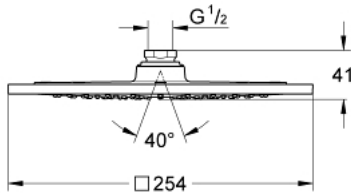

27 271 GL0 RAINSHOWER F-SERIES 10" HEAD SHOWER 1 SPRAY

PRODUCT DESCRIPTION

- Colour: Cool sunrise
- Spray pattern: Rain
- 254 x 254 mm
- Metal
- ball joint $\pm 20^\circ$ rotatable
- connection thread $\frac{1}{2}$ "
- GROHE DreamSpray - perfect spray pattern
- GROHE LongLife finish
- GROHE SpeedClean - effortless limescale removal
- suitable for instantaneous heater
- min. recommended pressure 1.0 bar