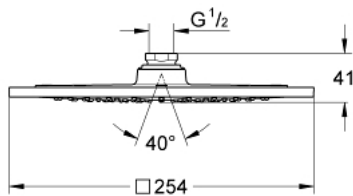

27 271 EN0 RAINSHOWER F-SERIES 10" HEAD SHOWER 1 SPRAY

PRODUCT DESCRIPTION

- Colour: Brushed nickel
- Spray pattern: Rain
- 254 x 254 mm
- Metal
- ball joint $\pm 20^\circ$ rotatable
- connection thread $\frac{1}{2}$ "
- GROHE DreamSpray - perfect spray pattern
- GROHE LongLife finish
- GROHE SpeedClean - effortless limescale removal
- suitable for instantaneous heater
- min. recommended pressure 1.0 bar