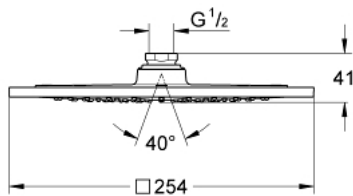

27 271 DL0 RAINSHOWER F-SERIES 10" HEAD SHOWER 1 SPRAY

PRODUCT DESCRIPTION

- Colour: Brushed warm sunset
- Spray pattern: Rain
- 254 x 254 mm
- Metal
- ball joint $\pm 20^\circ$ rotatable
- connection thread $\frac{1}{2}$ "
- GROHE DreamSpray - perfect spray pattern
- GROHE LongLife finish
- GROHE SpeedClean - effortless limescale removal
- suitable for instantaneous heater
- min. recommended pressure 1.0 bar