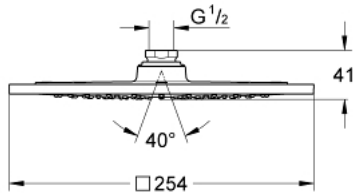

27 271 DA0 RAINSHOWER F-SERIES 10" HEAD SHOWER 1 SPRAY

PRODUCT DESCRIPTION

- Colour: Warm sunset
- Spray pattern: Rain
- 254 x 254 mm
- Metal
- ball joint $\pm 20^\circ$ rotatable
- connection thread $\frac{1}{2}$ "
- GROHE DreamSpray - perfect spray pattern
- GROHE LongLife finish
- GROHE SpeedClean - effortless limescale removal
- suitable for instantaneous heater
- min. recommended pressure 1.0 bar