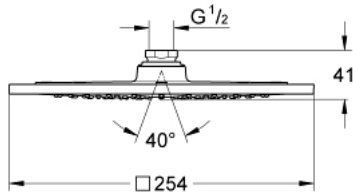

## 27 271 BE0 RAINSHOWER F-SERIES 10" HEAD SHOWER 1 SPRAY

### PRODUCT DESCRIPTION

- Colour: Polished nickel
- Spray pattern: Rain
- 254 x 254 mm
- Metal
- ball joint  $\pm 20^\circ$  rotatable
- connection thread  $\frac{1}{2}$ "
- GROHE DreamSpray - perfect spray pattern
- GROHE LongLife finish
- GROHE SpeedClean - effortless limescale removal
- suitable for instantaneous heater
- min. recommended pressure 1.0 bar