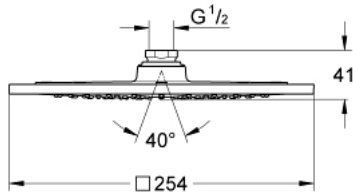

## 27 271 AL0 RAINSHOWER F-SERIES 10" HEAD SHOWER 1 SPRAY

### PRODUCT DESCRIPTION

- Colour: Brushed hard graphite
- Spray pattern: Rain
- 254 x 254 mm
- Metal
- ball joint  $\pm 20^\circ$  rotatable
- connection thread  $\frac{1}{2}$ "
- GROHE DreamSpray - perfect spray pattern
- GROHE LongLife finish
- GROHE SpeedClean - effortless limescale removal
- suitable for instantaneous heater
- min. recommended pressure 1.0 bar