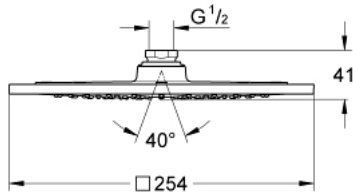

## 27 271 A00 RAINSHOWER F-SERIES 10" HEAD SHOWER 1 SPRAY

### PRODUCT DESCRIPTION

- Colour: Hard graphite
- Spray pattern: Rain
- 254 x 254 mm
- Metal
- ball joint  $\pm 20^\circ$  rotatable
- connection thread  $\frac{1}{2}$ "
- GROHE DreamSpray - perfect spray pattern
- GROHE LongLife finish
- GROHE SpeedClean - effortless limescale removal
- suitable for instantaneous heater
- min. recommended pressure 1.0 bar