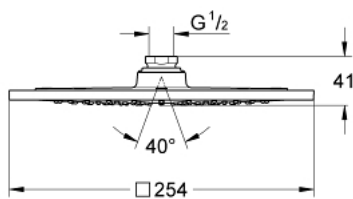

27 271 000 RAINSHOWER F-SERIES 10" HEAD SHOWER 1 SPRAY

PRODUCT DESCRIPTION

- Colour: chrome
- Spray pattern: Rain
- 254 x 254 mm
- material: metal
- ball joint $\pm 20^\circ$ rotatable
- connection thread $\frac{1}{2}$ "
- GROHE DreamSpray - perfect spray pattern
- GROHE LongLife finish
- GROHE SpeedClean - effortless limescale removal
- suitable for instantaneous heater
- min. recommended pressure 1.0 bar

27 271 000 **RAINSHOWER F-SERIES 10" HEAD SHOWER 1 SPRAY**

SPARE PARTS, August 2008 – now

1: Replacement part set (Spare part-nr. 45933000)