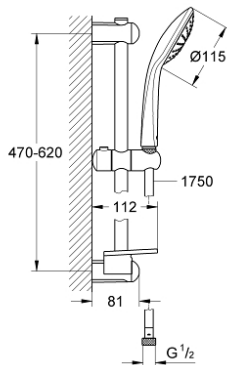

27 266 001 EUPHORIA 110 MONO SHOWER RAIL SET 1 SPRAY

PRODUCT DESCRIPTION

- Colour: chrome
- Consisting of:
 - hand shower Mono (27 265 000)
 - maximum flow rate (at 3 bar): 21.7 l/min
 - shower rail, 600 mm (27 499)
 - shower hose Silverflex 1750 mm 1/2" x 1/2" (28 388)
 - GROHE EasyReach tray (27 596)
 - GROHE DreamSpray - perfect spray pattern
 - GROHE LongLife finish
- Flexible Installation - 1 adjustable bracket for existing drill holes
- GROHE SpeedClean - effortless limescale removal
- Inner WaterGuide - inner insulation for surface protection
- TwistStop - to prevent hose from twisting
- suitable for instantaneous heater
- min. recommended pressure 1.0 bar

27 266 001 **EUPHORIA 110 MONO SHOWER RAIL SET 1 SPRAY**

SPARE PARTS, September 2010 – now

1: Shower bar holder (Spare part-nr. 48098000)

2: Glide element (Spare part-nr. 48099000)

3: Shower bar holder (Spare part-nr. 48100000)

4: Dirt strainer (Spare part-nr. 0700200M)