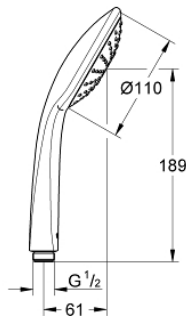

27 265 000 EUPHORIA 110 MONO HAND SHOWER 1 SPRAY

PRODUCT DESCRIPTION

- Colour: chrome
- Spray pattern: Rain
- maximum flow rate (at 3 bar): 21.7 l/min
- GROHE DreamSpray - perfect spray pattern
- GROHE LongLife finish
- GROHE SpeedClean - effortless limescale removal
- Inner WaterGuide - inner insulation for surface protection
- Universal mounting system, fitting all standard shower hoses
- suitable for instantaneous heater
- min. recommended pressure 1.0 bar

27 265 000 **EUPHORIA 110 MONO HAND SHOWER 1 SPRAY**

SPARE PARTS, January 1900 – now

1: Dirt strainer (Spare part-nr. 0700200M)