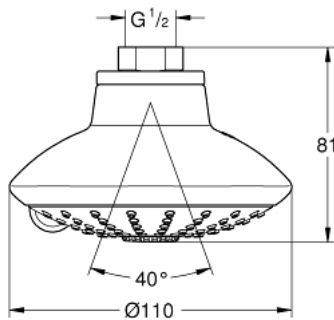

27 247 001 EUPHORIA 110 MASSAGE HEAD SHOWER 3 SPRAYS

PRODUCT DESCRIPTION

- Colour: chrome
- spray patterns: Rain, SmartRain, Massage
- maximum flow rate (at 3 bar): 8 l/min
- connection thread ½"
- GROHE EcoJoy - less water, perfect flow
- GROHE DreamSpray - perfect flow
- GROHE LongLife finish
- GROHE SpeedClean - effortless limescale removal
- min. recommended pressure 1.0 bar

27 247 001 EUPHORIA 110 MASSAGE HEAD SHOWER 3 SPRAYS

SPARE PARTS, August 2013 – now

1: Fibre seal dia. Ø 18,5 x Ø 12 x 2 (Spare part-nr. 0138900M)

2: Dirt strainer (Spare part-nr. 0676800M)