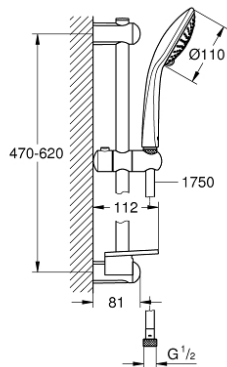

27 232 001 EUPHORIA 110 CHAMPAGNE SHOWER RAIL SET 3 SPRAYS

PRODUCT DESCRIPTION

- Colour: chrome
- Consisting of:
 - hand shower Champagne (27 222 000)
 - maximum flow rate (at 3 bar): 17 l/min
 - shower rail, 600 mm (27 499)
 - shower hose Silverflex 1750 mm 1/2" x 1/2" (28 388)
 - GROHE EasyReach tray (27 596)
 - GROHE SprayDimmer - stepless flow rate adjustment
 - GROHE DreamSpray - perfect spray pattern
 - GROHE LongLife finish
- Flexible Installation - 1 adjustable bracket for existing drill holes
- GROHE SpeedClean - effortless limescale removal
- Inner WaterGuide - inner insulation for surface protection
- TwistStop - to prevent hose from twisting
- suitable for instantaneous heater
- min. recommended pressure 1.0 bar

27 232 001 EUPHORIA 110 CHAMPAGNE SHOWER RAIL SET 3 SPRAYS

SPARE PARTS, July 2020 – now

- 1: Shower bar holder (Spare part-nr. 48098000)
- 2: Glide element (Spare part-nr. 48099000)
- 3: Shower bar holder (Spare part-nr. 48100000)
- 4: Dirt strainer (Spare part-nr. 0700200M)
- 5: GROHE EasyReach tray (Spare part-nr. 27596000)
- 6: Spacer (Spare part-nr. 48051000)*