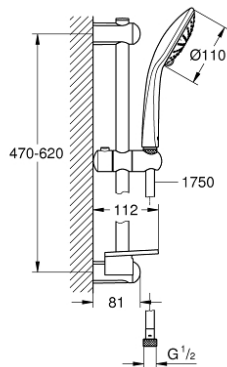

## 27 230 001 EUPHORIA 110 DUO SHOWER RAIL SET 2 SPRAYS

### PRODUCT DESCRIPTION

- Colour: chrome
- Consisting of:
  - hand shower Duo (27 220 000)
  - maximum flow rate (at 3 bar): 16.6 l/min
  - shower rail, 600 mm (27 499)
  - shower hose Silverflex 1750 mm 1/2" x 1/2" (28 388)
  - GROHE EasyReach tray (27 596)
  - GROHE DreamSpray - perfect spray pattern
  - GROHE SprayDimmer - stepless flow rate adjustment
  - GROHE LongLife finish
- Flexible Installation - 1 adjustable bracket for existing drill holes
- GROHE SpeedClean - effortless limescale removal
- Inner WaterGuide - inner insulation for surface protection
- TwistStop - to prevent hose from twisting
- suitable for instantaneous heater
- min. recommended pressure 1.0 bar

## 27 230 001 EUPHORIA 110 DUO SHOWER RAIL SET 2 SPRAYS

**SPARE PARTS**, September 2010 – now

1: Shower bar holder (Spare part-nr. 48098000)

2: Glide element (Spare part-nr. 48099000)

3: Shower bar holder (Spare part-nr. 48100000)

4: Dirt strainer (Spare part-nr. 0700200M)