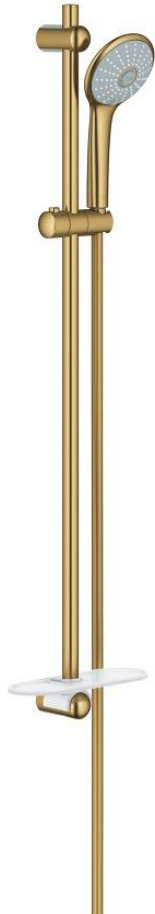

## 27 226 GN1 EUPHORIA 110 MASSAGE SHOWER RAIL SET 3 SPRAYS

### PRODUCT DESCRIPTION

- Colour: Brushed cool sunrise
- Consisting of:
  - hand shower Massage (27 221 000)
  - maximum flow rate (at 3 bar): 16 l/min
  - shower rail 900 mm (27 500)
  - shower hose Silverflex 1750 mm 1/2" x 1/2" (28 388)
  - GROHE EasyReach tray (27 596)
  - GROHE DreamSpray - perfect spray pattern
  - GROHE LongLife finish
  - GROHE SprayDimmer - stepless flow rate adjustment
- Flexible Installation - 1 adjustable bracket for existing drill holes
- GROHE SpeedClean - effortless limescale removal
- Inner WaterGuide - inner insulation for surface protection
- TwistStop - to prevent hose from twisting
- suitable for instantaneous heater
- min. recommended pressure 1.0 bar