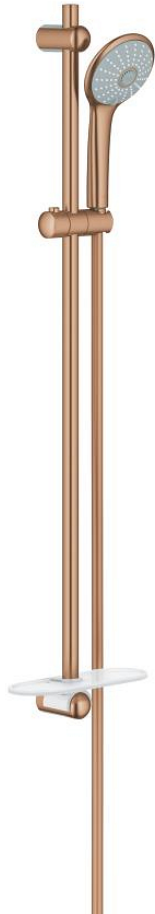

27 226 DL1 EUPHORIA 110 MASSAGE SHOWER RAIL SET 3 SPRAYS

PRODUCT DESCRIPTION

- Colour: Brushed warm sunset
- Consisting of:
 - hand shower Massage (27 221 000)
 - maximum flow rate (at 3 bar): 16 l/min
 - shower rail 900 mm (27 500)
 - shower hose Silverflex 1750 mm 1/2" x 1/2" (28 388)
 - GROHE EasyReach tray (27 596)
 - GROHE DreamSpray - perfect spray pattern
 - GROHE LongLife finish
 - GROHE SprayDimmer - stepless flow rate adjustment
- Flexible Installation - 1 adjustable bracket for existing drill holes
- GROHE SpeedClean - effortless limescale removal
- Inner WaterGuide - inner insulation for surface protection
- TwistStop - to prevent hose from twisting
- suitable for instantaneous heater
- min. recommended pressure 1.0 bar