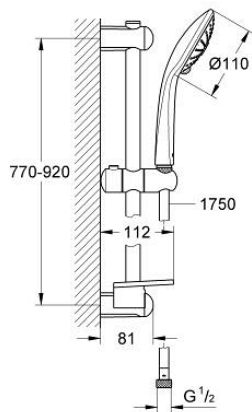

27 226 DC1 EUPHORIA 110 MASSAGE SHOWER RAIL SET 3 SPRAYS

PRODUCT DESCRIPTION

- Colour: supersteel
- Consisting of:
 - hand shower Massage (27 221 000)
 - maximum flow rate (at 3 bar): 16.6 l/min
 - shower rail 900 mm (27 500)
 - shower hose Silverflex 1750 mm 1/2" x 1/2" (28 388)
 - GROHE EasyReach tray (27 596)
 - GROHE DreamSpray - perfect spray pattern
 - GROHE LongLife finish
 - GROHE SprayDimmer - stepless flow rate adjustment
- Flexible Installation - 1 adjustable bracket for existing drill holes
- GROHE SpeedClean - effortless limescale removal
- Inner WaterGuide - inner insulation for surface protection
- TwistStop - to prevent hose from twisting
- suitable for instantaneous heater

27 226 DC1 EUPHORIA 110 MASSAGE SHOWER RAIL SET 3 SPRAYS

SPARE PARTS, February 2016 – now

- 1: Shower bar holder (Spare part-nr. 48098DC0)
- 2: Glide element (Spare part-nr. 48099DC0)
- 3: Shower bar holder (Spare part-nr. 48100DC0)
- 4: Dirt strainer (Spare part-nr. 0700200M)