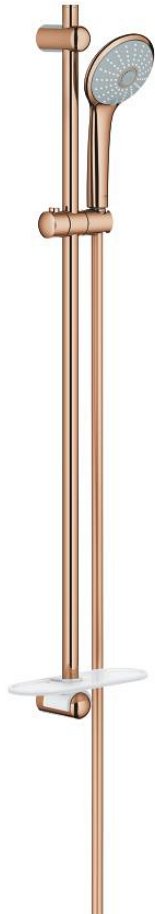

## 27 226 DA1 EUPHORIA 110 MASSAGE SHOWER RAIL SET 3 SPRAYS

### PRODUCT DESCRIPTION

- Colour: Warm sunset
- Consisting of:
  - hand shower Massage (27 221 000)
  - maximum flow rate (at 3 bar): 16 l/min
  - shower rail 900 mm (27 500)
  - shower hose Silverflex 1750 mm 1/2" x 1/2" (28 388)
  - GROHE EasyReach tray (27 596)
  - GROHE DreamSpray - perfect spray pattern
  - GROHE LongLife finish
  - GROHE SprayDimmer - stepless flow rate adjustment
  - Flexible Installation - 1 adjustable bracket for existing drill holes
  - GROHE SpeedClean - effortless limescale removal
  - Inner WaterGuide - inner insulation for surface protection
  - TwistStop - to prevent hose from twisting
  - suitable for instantaneous heater