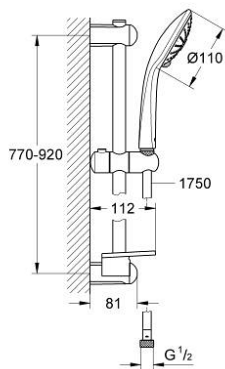

27 226 001 EUPHORIA 110 MASSAGE SHOWER RAIL SET 3 SPRAYS

PRODUCT DESCRIPTION

- Colour: chrome
- Consisting of:
 - hand shower Massage (27 221 000)
 - maximum flow rate (at 3 bar): 16.6 l/min
 - shower rail 900 mm (27 500)
 - shower hose Silverflex 1750 mm 1/2" x 1/2" (28 388)
 - GROHE EasyReach tray (27 596)
 - GROHE DreamSpray - perfect spray pattern
 - GROHE LongLife finish
 - GROHE SprayDimmer - stepless flow rate adjustment
 - Flexible Installation - 1 adjustable bracket for existing drill holes
 - GROHE SpeedClean - effortless limescale removal
 - Inner WaterGuide - inner insulation for surface protection
 - TwistStop - to prevent hose from twisting
 - suitable for instantaneous heater

27 226 001 EUPHORIA 110 MASSAGE SHOWER RAIL SET 3 SPRAYS

SPARE PARTS, September 2010 – now

1: Shower bar holder (Spare part-nr. 48098000)

2: Glide element (Spare part-nr. 48099000)

3: Shower bar holder (Spare part-nr. 48100000)

4: Dirt strainer (Spare part-nr. 0700200M)