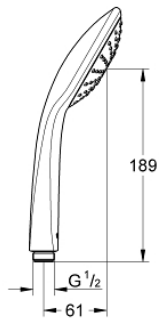

27 224 000 EUPHORIA 110 MONO HAND SHOWER 1 SPRAY

PRODUCT DESCRIPTION

- Colour: chrome
- Spray pattern: Rain
- maximum flow rate (at 3 bar): 21.7 l/min
- GROHE DreamSpray - perfect spray pattern
- GROHE LongLife finish
- GROHE SpeedClean - effortless limescale removal
- Inner WaterGuide - inner insulation for surface protection
- Universal mounting system, fitting all standard shower hoses
- suitable for instantaneous heater
- min. recommended pressure 1.0 bar

Pure Freude
an Wasser

27 224 000 EUPHORIA 110 MONO HAND SHOWER 1 SPRAY

SPARE PARTS, February 2008 – now

1: Dirt strainer (Spare part-nr. 0700200M)