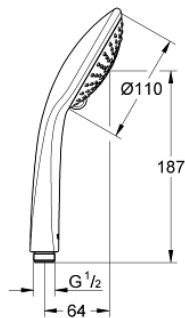

### PRODUCT DESCRIPTION

- Colour: chrome
- spray patterns: Rain, Champagne spray, SmartRain
- maximum flow rate (at 3 bar): 17 l/min
- GROHE DreamSpray - perfect spray pattern
- GROHE SprayDimmer - stepless flow rate adjustment
- GROHE LongLife finish
- GROHE SpeedClean - effortless limescale removal
- Inner WaterGuide - inner insulation for surface protection
- Universal mounting system, fitting all standard shower hoses
- suitable for instantaneous heater