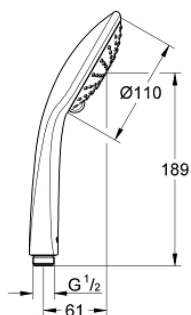

### PRODUCT DESCRIPTION

- Colour: chrome
- spray patterns: Rain, SmartRain
- maximum flow rate (at 3 bar): 16.6 l/min
- GROHE DreamSpray - perfect spray pattern
- GROHE SprayDimmer - stepless flow rate adjustment
- GROHE LongLife finish
- GROHE SpeedClean - effortless limescale removal
- Inner WaterGuide - inner insulation for surface protection
- Universal mounting system, fitting all standard shower hoses
- suitable for instantaneous heater

27 220 000 **EUPHORIA 110 DUO HAND SHOWER 2 SPRAYS**

**SPARE PARTS**, January 1900 – now

1: Dirt strainer (Spare part-nr. 0700200M)