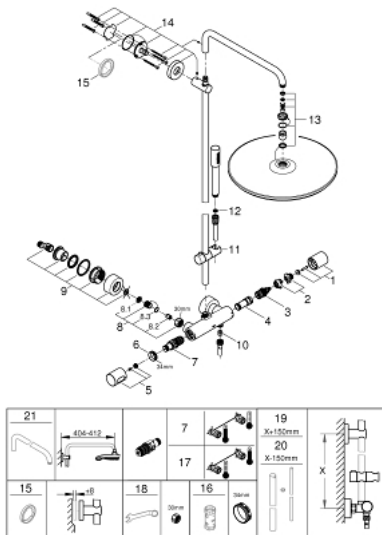

27 174 001 RAINSHOWER SYSTEM 400 SHOWER SYSTEM WITH THERMOSTAT FOR WALL MOUNTING

SPARE PARTS, May 2016 – now

- 1: Aquadimmer handle (Spare part-nr. 47804000)
- 2: Stop (Spare part-nr. 47723000)
- 3: Aquadimmer (Spare part-nr. 47364000)
- 4: Water flow (Spare part-nr. 47887000)
- 5: Temperature scale handle (Spare part-nr. 47811000)
- 6: Fitting ring (Spare part-nr. 47743000)
- 7: 1/2" Thermostatic compact cartridge (Spare part-nr. 47439000)
- 8: Non-return valve (Spare part-nr. 47189000)
- 8.1: Dirt Strainer (Spare part-nr. 0726400M)
- 8.2: Non-return valve (Spare part-nr. 08565000)
- 8.3: O-ring (17 x 2mm) (Spare part-nr. 0305500M)
- 9: S-union (Spare part-nr. 12693000)
- 10: Non-return valve (Spare part-nr. 08565000)
- 11: Glide element (Spare part-nr. 12140000)
- 12: Dirt strainer (Spare part-nr. 0700200M)
- 13: Replacement part set (Spare part-nr. 45933000)
- 14: Shower bar holder (Spare part-nr. 48279000)
- 15: Spacer (Spare part-nr. 27180000)*
- 16: Socket Spanner (Spare part-nr. 19332000)*
- 17: GROHE TurboStat cartridge 1/2" (Spare part-nr. 47175000)*
- 18: Special spanner wrench (Spare part-nr. 19377000)*
- 19: **Shower system pipe for retrofitting** (Spare part-nr. 48053000)*
- 20: **Shower system pipe for retrofitting** (Spare part-nr. 48054000)*
- 21: Shower arm for shower systems (Spare part-nr. 14047000)*

* Optional accessories