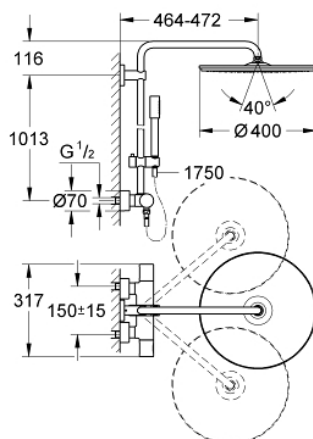

27 174 001 RAINSHOWER SYSTEM 400 SHOWER SYSTEM WITH THERMOSTAT FOR WALL MOUNTING

PRODUCT DESCRIPTION

- Colour: chrome
- Consisting of:
 - horizontal swivable 450 mm shower arm
 - exposed thermostat with Aquadimmer function
- Allows change between:
 - Rainshower Cosmopolitan 400 head shower
 - maximum flow rate (at 3 bar): 12 l/min
- material: metal
- with ball joint, rotation angle $\pm 20^\circ$
- metal stick hand shower
- maximum flow rate (at 3 bar): 16 l/min
- adjustable in height with gliding element
- 69° metal shower hose
- maximum flow rate system (at 3 bar): 16 l/min
- GROHE TurboStat - compact cartridge with wax thermoelement
- GROHE SafeStop - safety button at 38°C
- GROHE SafeStop Plus - optional temperature limiter at 43°C included
- GROHE CoolTouch
- GROHE DreamSpray - perfect spray pattern
- GROHE LongLife finish
- GROHE SpeedClean - effortless limescale removal
- Inner WaterGuide - inner insulation for surface protection
- Suitable for instantaneous heaters from 18 kW/h
- Minimum flow rate 5 l/min