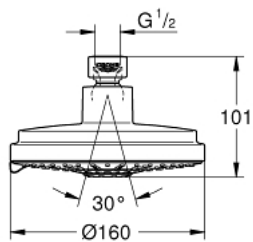

27 134 000 RAINSHOWER COSMOPOLITAN 160 HEAD SHOWER 4 SPRAYS

PRODUCT DESCRIPTION

- Colour: chrome
- spray patterns: Rain, Jet, Pure, Champagne spray
- maximum flow rate (at 3 bar): 11.5 l/min
- Ø 160 mm
- • Ball joint with turning angle $\pm 15^\circ$
- connection thread $\frac{1}{2}$ "
- GROHE DreamSpray - perfect spray pattern
- GROHE LongLife finish
- GROHE SpeedClean - effortless limescale removal
- suitable for instantaneous heater
- Min. recommended pressure 0.5 bar
- The head shower is suitable for minimum flow rate of 7.5 l/min and a maximum of 25 l/min (DIN EN 1112). Minimum pressure ≥ 1 bar, maximum 5 bar (DIN EN 1112).
- recommended for use with Rainshower shower arms

27 134 000 RAINSHOWER COSMOPOLITAN 160 HEAD SHOWER 4 SPRAYS

SPARE PARTS, July 2006 – now

1: Fibre seal dia. \varnothing 18,5 x \varnothing 12 x 2 (Spare part-nr. 0138900M)

2: Dirt strainer (Spare part-nr. 0676800M)