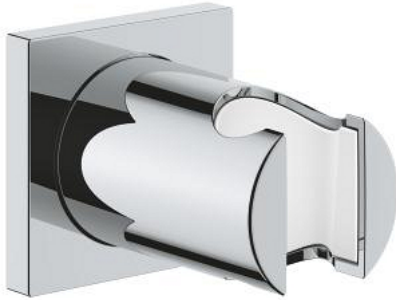

## 27 075 000 RAINSHOWER WALL HAND SHOWER HOLDER

### PRODUCT DESCRIPTION

- Colour: chrome
- GROHE LongLife finish