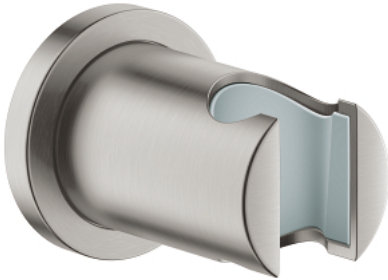

27 074 DC0 RAINSHOWER WALL HAND SHOWER HOLDER

PRODUCT DESCRIPTION

- Colour: supersteel
- Non-Adjustable
- with round escutcheon
- GROHE LongLife finish