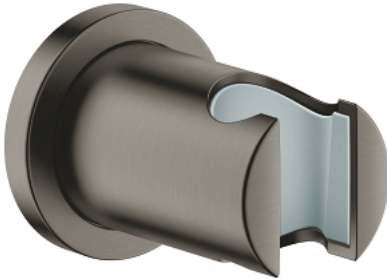

27 074 AL0 RAINSHOWER WALL HAND SHOWER HOLDER

PRODUCT DESCRIPTION

- Colour: Brushed hard graphite
- Non-Adjustable
- with round escutcheon
- GROHE LongLife finish