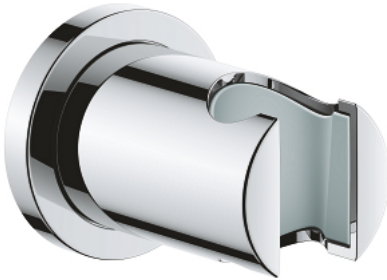

27 074 000 RAINSHOWER WALL HAND SHOWER HOLDER

PRODUCT DESCRIPTION

- Colour: chrome
- GROHE LongLife finish