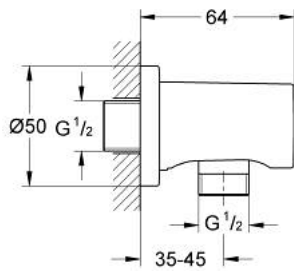

27 057 DA0 RAINSHOWER SHOWER OUTLET ELBOW

PRODUCT DESCRIPTION

- Colour: Warm sunset
- male connection thread 1/2"
- with round escutcheon
- Protected against backflow
- GROHE LongLife finish

27 057 DA0 RAINSHOWER SHOWER OUTLET ELBOW

SPARE PARTS, March 2015 – now

1: Non-return valve (Spare part-nr. 08565000)