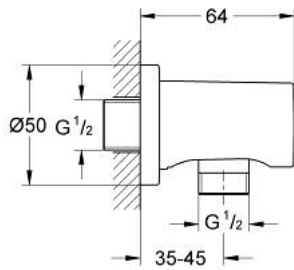

27 057 AL0 RAINSHOWER SHOWER OUTLET ELBOW

PRODUCT DESCRIPTION

- Colour: Brushed hard graphite
- male connection thread 1/2"
- with round escutcheon
- Protected against backflow
- GROHE LongLife finish

27 057 AL0 RAINSHOWER SHOWER OUTLET ELBOW

SPARE PARTS, March 2015 – now

1: Non-return valve (Spare part-nr. 08565000)