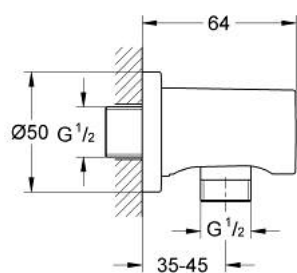

27 057 A00 RAINSHOWER SHOWER OUTLET ELBOW

PRODUCT DESCRIPTION

- Colour: Hard graphite
- male connection thread 1/2"
- with round escutcheon
- Protected against backflow
- GROHE LongLife finish

27 057 A00 RAINSHOWER SHOWER OUTLET ELBOW

SPARE PARTS, March 2015 – now

1: Non-return valve (Spare part-nr. 08565000)