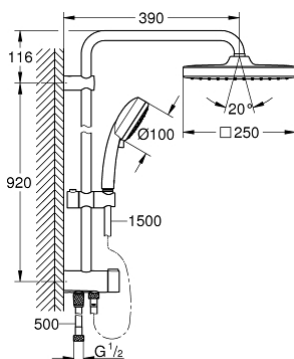

## 26 694 000 TEMPESTA COSMOPOLITAN SYSTEM 250 CUBE FLEX SHOWER SYSTEM WITH DIVERTER FOR WALL MOUNTING

### PRODUCT DESCRIPTION

- Colour: chrome
- Consisting of:
  - horizontal 390 mm shower arm, adjustable before installation
  - change by diverter between hand shower, head shower or head shower
- Eco setting
- head shower Tempesta 250 Cube (26 685)
- 2 spray patterns (via diverter): Rain, SmartRain
- head shower with white rear cover
- with ball joint, rotation angle  $\pm 10^\circ$
- GROHE EcoJoy 9,5 l/min flow limiter
- hand shower Tempesta Cosmopolitan 100 (27 575)
- spray patterns: GROHE Rain O<sup>2</sup>, Rain, Massage, Jet
- GROHE EcoJoy 9,5 l/min flow limiter
- adjustable in height with gliding element
- distance between diverter and upper bracket: 920 mm
- Relaxaflex shower hose 1500 mm 1/2" x 1/2"
- Relaxaflex shower hose 500 mm 1/2" x 1/2"
- flexible installation: connection to faucet / wall union for water supply with 1/2" thread of the 500 mm shower hose
- GROHE EcoJoy - less water, perfect flow
- GROHE DreamSpray - perfect spray pattern
- GROHE LongLife finish
- GROHE SpeedClean - effortless limescale removal
- Inner WaterGuide - inner insulation for surface protection
- Suitable for instantaneous heaters from 18 kW/h
- minimum flow rate 7 l/min
- min. recommended pressure 1.0 bar
- professional edition

### SPARE PARTS, February 2019 – now

- 1: Fibre seal dia. Ø 18,5 x Ø 12 x 2 (Spare part-nr. 0138900M)
- 2: Dirt strainer (Spare part-nr. 48007000)
- 3: Dirt strainer (Spare part-nr. 0700200M)
- 4: Glide element (Spare part-nr. 12140000)
- 5: 3-Way Diverter Valve & Trim (Spare part-nr. 48338000)
- 6: Spacer (Spare part-nr. 26496000)\*