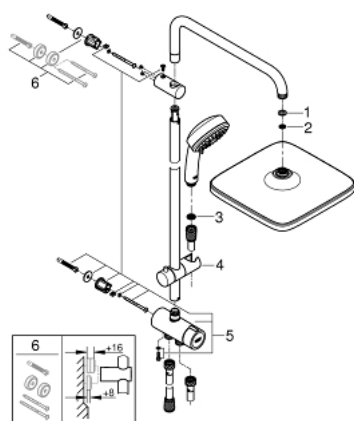

## 26 694 000 TEMPESTA COSMOPOLITAN SYSTEM 250 CUBE FLEX SHOWER SYSTEM WITH DIVERTER FOR WALL MOUNTING

### PRODUCT DESCRIPTION

- Colour: chrome
- Consisting of:
  - horizontal 390 mm shower arm, adjustable before installation
  - change by diverter between hand shower, head shower or head shower
- Eco setting
- head shower Tempesta 250 Cube (26 685)
- 2 spray patterns (via diverter): Rain, SmartRain
- head shower with white rear cover
- with ball joint, rotation angle  $\pm 10^\circ$
- GROHE EcoJoy 9,5 l/min flow limiter
- hand shower Tempesta Cosmopolitan 100 (27 575)
- spray patterns: GROHE Rain O<sup>2</sup>, Rain, Massage, Jet
- GROHE EcoJoy 9,5 l/min flow limiter
- adjustable in height with gliding element
- distance between diverter and upper bracket: 920 mm
- Relaxaflex shower hose 1500 mm 1/2" x 1/2"
- Relaxaflex shower hose 500 mm 1/2" x 1/2"
- flexible installation: connection to faucet / wall union for water supply with 1/2" thread of the 500 mm shower hose
- GROHE EcoJoy - less water, perfect flow
- GROHE DreamSpray - perfect spray pattern
- GROHE LongLife finish
- GROHE SpeedClean - effortless limescale removal
- Inner WaterGuide - inner insulation for surface protection
- Suitable for instantaneous heaters from 18 kW/h
- minimum flow rate 7 l/min
- min. recommended pressure 1.0 bar
- professional edition

### SPARE PARTS, February 2019 – now

- 1: Fibre seal dia. Ø 18,5 x Ø 12 x 2 (Spare part-nr. 0138900M)
- 2: Dirt strainer (Spare part-nr. 48007000)
- 3: Dirt strainer (Spare part-nr. 0700200M)
- 4: Glide element (Spare part-nr. 12140000)
- 5: 3-Way Diverter Valve & Trim (Spare part-nr. 48338000)
- 6: Spacer (Spare part-nr. 26496000)\*