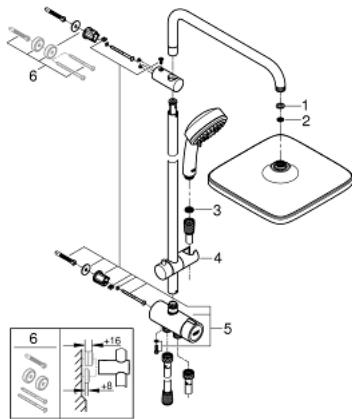

26 694 000 TEMPESTA COSMOPOLITAN SYSTEM 250 CUBE FLEX SHOWER SYSTEM WITH DIVERTER FOR WALL MOUNTING

PRODUCT DESCRIPTION

- Colour: chrome
- Consisting of:
 - horizontal 390 mm shower arm, adjustable before installation
 - change by diverter between hand shower, head shower or head shower
- Eco setting
- head shower Tempesta 250 Cube (26 685)
- 2 spray patterns (via diverter): Rain, SmartRain
- head shower with white rear cover
- with ball joint, rotation angle $\pm 10^\circ$
- 9.5 l/min flow limiter
- hand shower Tempesta Cosmopolitan 100 (27 575)
- spray patterns: GROHE Rain O², Rain, Massage, Jet
- 9.5 l/min flow limiter
- adjustable in height with gliding element
- distance between diverter and upper bracket: 920 mm
- Relexaflex shower hose 1500 mm 1/2" x 1/2"
- Relexaflex shower hose 500 mm 1/2" x 1/2"
- flexible installation: connection to faucet / wall union for water supply with 1/2" thread of the 500 mm shower hose
- GROHE EcoJoy - less water, perfect flow
- GROHE DreamSpray - perfect spray pattern
- GROHE LongLife finish
- GROHE SpeedClean - effortless limescale removal
- Inner WaterGuide - inner insulation for surface protection
- Suitable for instantaneous heaters from 18 kW/h
- minimum flow rate 7 l/min
- min. recommended pressure 1.0 bar
- professional edition

26 694 000 TEMPESTA COSMOPOLITAN SYSTEM 250 CUBE FLEX SHOWER SYSTEM WITH DIVERTER FOR WALL MOUNTING

SPARE PARTS, February 2019 – now

- 1: Fibre seal dia. \varnothing 18,5 x \varnothing 12 x 2 (Spare part-nr. 0138900M)
- 2: Dirt strainer (Spare part-nr. 48007000)
- 3: Dirt strainer (Spare part-nr. 0700200M)
- 4: Glide element (Spare part-nr. 12140000)
- 5: 3-Way Diverter Valve & Trim (Spare part-nr. 48338000)
- 6: Spacer (Spare part-nr. 26496000)*