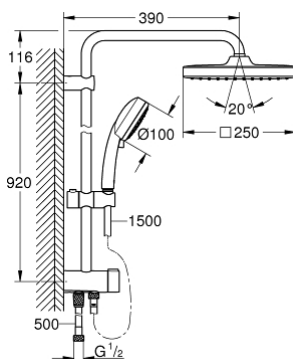

26 694 000 TEMPESTA COSMOPOLITAN SYSTEM 250 CUBE FLEX SHOWER SYSTEM WITH DIVERTER FOR WALL MOUNTING

PRODUCT DESCRIPTION

- Colour: chrome
- Consisting of:
 - horizontal 390 mm shower arm, adjustable before installation
 - change by diverter between hand shower, head shower or head shower
- Eco setting
- head shower Tempesta 250 Cube (26 685)
- 2 spray patterns (via diverter): Rain, SmartRain
- head shower with white rear cover
- with ball joint, rotation angle $\pm 10^\circ$
- 9.5 l/min flow limiter
- hand shower Tempesta Cosmopolitan 100 (27 575)
- spray patterns: GROHE Rain O², Rain, Massage, Jet
- 9.5 l/min flow limiter
- adjustable in height with gliding element
- distance between diverter and upper bracket: 920 mm
- Relexaflex shower hose 1500 mm 1/2" x 1/2"
- Relexaflex shower hose 500 mm 1/2" x 1/2"
- flexible installation: connection to faucet / wall union for water supply with 1/2" thread of the 500 mm shower hose
- GROHE EcoJoy - less water, perfect flow
- GROHE DreamSpray - perfect spray pattern
- GROHE LongLife finish
- GROHE SpeedClean - effortless limescale removal
- Inner WaterGuide - inner insulation for surface protection
- Suitable for instantaneous heaters from 18 kW/h
- minimum flow rate 7 l/min
- min. recommended pressure 1.0 bar
- professional edition

26 694 000 TEMPESTA COSMOPOLITAN SYSTEM 250 CUBE FLEX SHOWER SYSTEM WITH DIVERTER FOR WALL MOUNTING

SPARE PARTS, February 2019 – now

- 1: Fibre seal dia. \varnothing 18,5 x \varnothing 12 x 2 (Spare part-nr. 0138900M)
- 2: Dirt strainer (Spare part-nr. 48007000)
- 3: Dirt strainer (Spare part-nr. 0700200M)
- 4: Glide element (Spare part-nr. 12140000)
- 5: 3-Way Diverter Valve & Trim (Spare part-nr. 48338000)
- 6: Spacer (Spare part-nr. 26496000)*